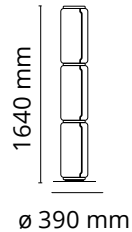

FLOS

F0287000 Black

Noctambule Floor 3 High Cylinder Small Base

Designed by Konstantin Grcic, 2019

36W - 1093lm - 2700K

Standing lamps consisting of interconnecting glass modules reaching a height of 2,17 metres (85.43"). Cylindrical and semi-spherical transparent blown glass structure, die cast aluminium base and rings, hydroformed steel internal lateral arms and injection moulded optical opal silicone outer ring diffusers. The power supply cable is 2 metres (78.74") long, with a pedal operated panel used as a dimmer to adjust the light intensity by 10% to 100% in either direction. Wall mounted power supply unit with interchangeable plugs.

Are you a professional and your project needs consulting and support?

BOOK AN APPOINTMENT

Main specifications

EAN	8059607000823
Mounting	Floor
Environments	Indoor dry location
Light Source Type	LED
LED type	LED Module
Power (W)	36
System flux (lm)	1093

Physical

Colour	Black
Length (mm)	250
Cord length (mm)	4000
Net weight (kg)	18.8
Package height (mm)	0
Package width (mm)	0
Package length (mm)	0
Package volume (m3)	0.27
IP internal	20

Download

Mounting instructions	↓ PDF
Mounting instructions	↓ PDF
Spare Parts	↓ PDF