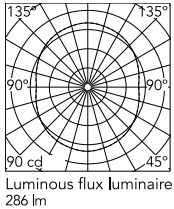

Schematic light drawing

Photometric

Lighting type	Total
Light distribution	Symmetric
CCT (K)	2700

Electrical

Insulation class	III
Frequency (Hz)	50/60
Main voltage (Vac)	100-240/48
LED voltage Vf (Vdc)	null
Driver	Remote included
Dimmable	Yes
Dimming type	Electronic 48V
Dimming interface	Dimmer Integrated
Plug type	Type G, Type A, Type C
Batteries inside	No