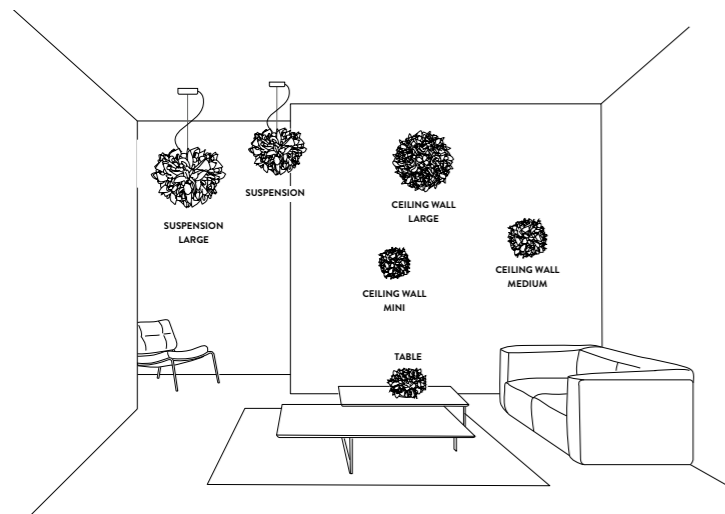

VELI TABLE FOLIAGE

by Adriano Rachele

Compendium page **376**

PRODUCT / PRODOTTO	DIMENSIONS / MISURE	COLOUR / COLORE	CODE / CODICE
TABLE Bulbs E14: 1X 6W LED Filament Made of: Opalflex® / Metacrylate base With: MagneticSystem® Weight: net Kg 0,6 - gross Kg 1,2 Package: 32 x 34 x h. 22 cm		FOLIAGE	VELTS00FLG000000000EU

VELI TABLE

design by Adriano Rachele

Compendium page **378**

PRODUCT / PRODOTTO	DIMENSIONS / MISURE	COLOUR / COLORE	CODE / CODICE
TABLE Bulbs E14: 1X 6W LED Filament Made of: Opalflex® / Metacrylate base With: MagneticSystem® Weight: net Kg 0,6 - gross Kg 1,2 Package: 32 x 34 x h. 22 cm		OPAL PLUM CHARCOAL COUTURE	VELTS00WHT000000000EU VELTS00PRP000000000EU VELTS00BLK000000000EU VELTS00CTR000000000EU

VELI FOLIAGE ENTIRE COLLECTION

FINISHES