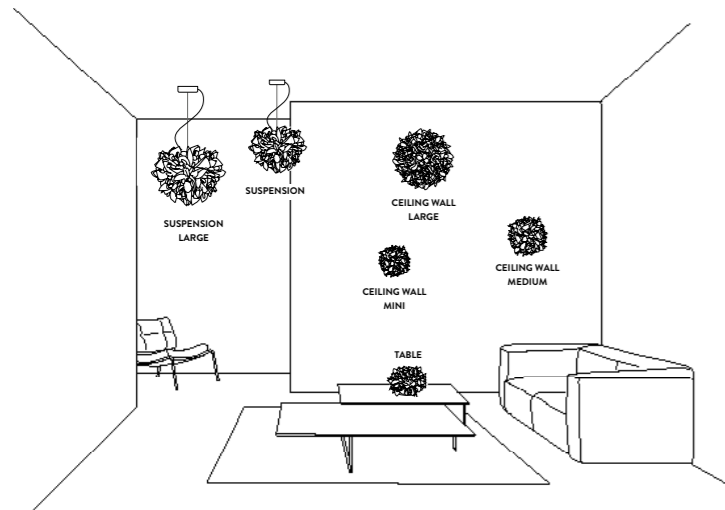

VELI TABLE FOLIAGE

by Adriano Rachele

Compendium page 376

PRODUCT	DIMENSIONS	COLOUR	CODE
TABLE Bulbs E12: 1X 6W LED Filament Made of: Opalflex® / Metacrylate base With: MagneticSystem® Weight: net 1,3 - gross 2,6 lb Package: 12,6 x 13,4 x h 8,7 in		FOLIAGE	VELTS00FLG00000000US

VELI TABLE

design by Adriano Rachele

Compendium page 378

PRODUCT	DIMENSIONS	COLOUR	CODE
TABLE Bulbs E12: 1X 6W LED Filament Made of: Opalflex® / Metacrylate base With: MagneticSystem® Weight: net 1,3 - gross 2,6 lb Package: 12,6 x 13,4 x h 8,7 in		OPAL PLUM CHARCOAL COUTURE	VELTS00WHT00000000US VELTS00PRP00000000US VELTS00BLK00000000US VELTS00CTR00000000US

VELI FOLIAGE ENTIRE COLLECTION

FINISHES