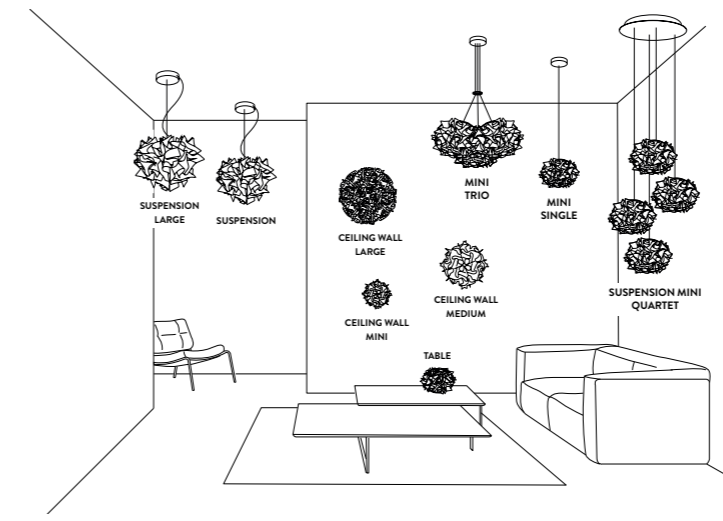

VELI ENTIRE COLLECTION

FINISHES