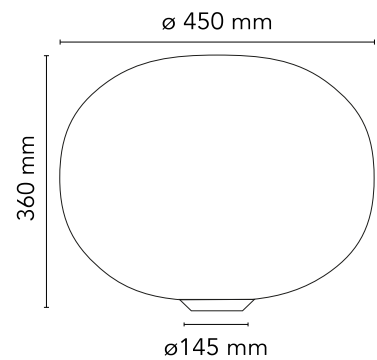

FLOS

F3026000 White

Glo-Ball Basic 2

Designed by Jasper Morrison, 1998

Halogen - 150W

Table/desk lamp providing diffused light. Diffuser consisting of an externally acidetched, hand blown, flashed opaline glass and a die-cast aluminum threaded ring nut with alodine plating finish. 30% fiberglass reinforced injection-molded polyamide base. Gray painted, die-cast aluminum diffuser support. On the cable there is the electronic dimmer which allows the regulation of light brightness.

Are you a professional and your project needs consulting and support?

BOOK AN APPOINTMENT

Main specifications

EAN	8059607002414
Mounting	Table
Environments	Indoor dry location
Light Source Type	Bulb
Lamp category	Halogen
Lamp holders	E27
Ilcos	HSGS
Number of heads	1
Power (W)	150

Physical

Colour	White
Length (mm)	450
Cord length (mm)	1900
Net weight (kg)	4.02
Package height (mm)	0
Package width (mm)	0
Package length (mm)	0
Package volume (m3)	0.13
IP internal	20

Download

Mounting instructions [↓ PDF](#)