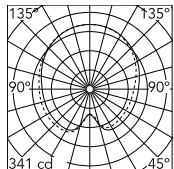

Physical

Colour	White
Length (mm)	450
Cord length (mm)	1900
Net weight (kg)	4.02
Package height (mm)	0
Package width (mm)	0
Package length (mm)	0
Package volume (m3)	0.13
IP internal	20

Download

Mounting instructions [↓ PDF](#)

Spare Parts [↓ PDF](#)

Photometric Files

LDT / IES [↓ LDT](#)

Technical Drawings

2D [↓ ZIP](#)

3D [↓ ZIP](#)

[↓ ZIP](#) Bim

Schematic light drawing