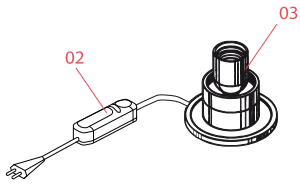

01.	Glo-Ball 2 opal diffuser. Grey Base	F3055061
02.	Dimmer 4-25W 220-240V Black	RF32262
03.	New version lamp holder	RF2500200

DOWNLOAD