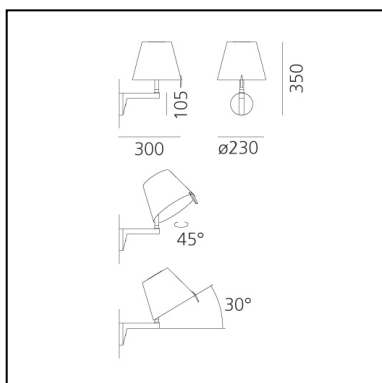

Melampo Wall - Grey

Adrien Gardère

IP20     Dimmerable: 

LUMINAIRE

- Watt: **5W**
- Voltage: **220V-240V**
- Delivered lumen output: **349lm**
- Efficiency: **74%**
- Efficacy: **69.81lm/W**
- CRI: **80**

Notes

Adjustable diffuser into two different positions.

DESCRIPTION

Simple and elegant with its traditional look, it adds functionality thanks to the movable diffuser that can be tilted and rotated to direct the light and the switch on the arm of the frame.

FEATURES

- Product Code: **0720010A**
- Colour: **Grey**
- Installation: **Wall**
- Material: **Aluminum lamp body, silk satin diffuser with technopolymer frame**
- Series: **Design Collection**
- Environment: **Indoor**
- Area contract: **Hospitality, Residential**
- Emission: **Dual Emission**
- design by: **Adrien Gardère**

DIMENSIONS

- Width: **300 mm**
- Height: **350 mm**
- Diameter: **230 mm**
- Base Diameter: **105 mm**
- Inclination: **300 mm**
- Rotation: **450 mm°**
- Glow Wire Test: **650°**

SOURCES NOT INCLUDED

- Category: **LED RETROFIT**
- Number: **1**
- Watt: **6W**
- Socket: **E14**