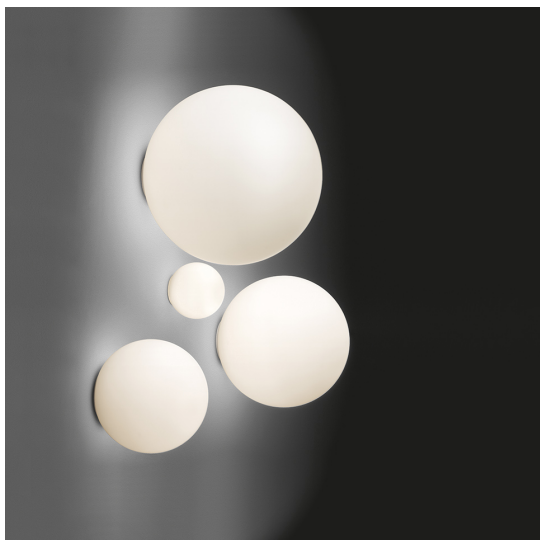

# Dioscuri wall/ceiling 42

Michele De Lucchi

IP65     Dimmerable: 

## DESCRIPTION

The simple geometric shape of the spherical diffuser makes this an iconic product and ensures uniform diffusion of light through the acid-etched blown glass. The 25, 35 and 42 cm versions are also suitable for outdoor use.

## FEATURES

- Product Code: **0117010A**
- Colour: **White**
- Installation: **CeilingWall**
- Material: **Technopolymer lamp body, blown frosted glass diffuser with acid-etching treatment.**
- Series: **Design Collection, Architectural Outdoor**
- Area contract: **Hospitality, null, Residential**
- Emission: **Diffused**
- design by: **Michele De Lucchi**