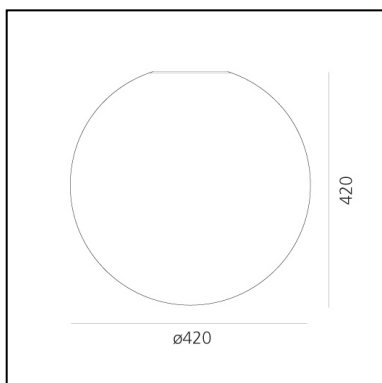

LUMINAIRE

- Watt: **21W**
- Voltage: **220V-240V**
- Delivered lumen output: **2186lm**
- Efficiency: **89%**
- Efficacy: **104.07lm/W**
- CRI: **80**

Notes

Lamp not included. The IP 65 degree of protection makes it also suitable for outdoor application.

DESCRIPTION

The simple geometric shape of the spherical diffuser makes this an iconic product and ensures uniform diffusion of light through the acid-etched blown glass. The 25, 35 and 42 cm versions are also suitable for outdoor use.

FEATURES

- Product Code: **0117010A**
- Colour: **White**
- Installation: **CeilingWall**
- Material: **Technopolymer lamp body, blown frosted glass diffuser with acid-etching treatment.**
- Series: **Design Collection, Architectural Outdoor**
- Area contract: **Hospitality, null, Residential**
- Emission: **Diffused**
- design by: **Michele De Lucchi**

DIMENSIONS

- Height: **420 mm**
- Diameter: **420 mm**
- Impact Resistance: **N.D.**
- Glow Wire Test: **850°**

SOURCES NOT INCLUDED

- Category: **LED RETROFIT**
- Number: **1**
- Socket: **E27**