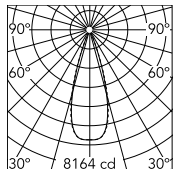

Physical

Colour	White/Black
Trim	Yes
Orientation	Fixed
Recessed depth (mm)	75
Length (mm)	427
Net weight (kg)	0.66
IP internal	20
IP external	55

Download

Mounting instructions [↓ PDF](#)

Photometric Files

LDT / IES [↓ ZIP](#)

Technical Drawings

2D [↓ ZIP](#)

3D [↓ ZIP](#)

[↓ ZIP](#) Bim

Schematic light drawing

Beam Angle: 33°

h(m)	E(lx)	D(m)
1	8160	0.60
2	2040	1.19
3	907	1.79
4	510	2.39
5	326	2.99

Luminous flux Luminaire
2610 lm (EXTREME CUT OFF)

Photometric

Lighting type	Direct
Light distribution	Symmetric
CCT (K)	3000
CRI>	90
Beam angle C0-180 (°)	33
Beam angle C90-270 (°)	33

Electrical

Insulation class	II
Frequency (Hz)	50/60
Main voltage (Vac)	220.00
Alternating current voltage (Vac)	230
LED voltage Vf (Vdc)	36
Driver	Remote included
Dimmable	No
Dimming type	Non Dimmable
Emergency type	No