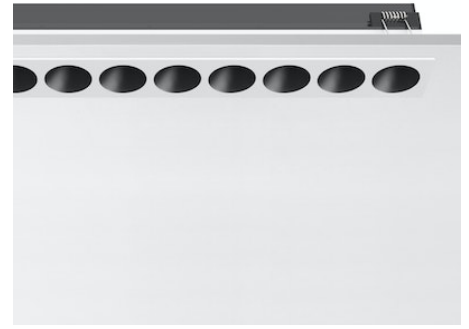

FLOS

03.9176.40A White/Black

Light Shadow Fixed Trim 12 Spots Optic Flood

NEW

Designed by FLOS Architectural, 2022

Recessed integrated luminaire with 12 LED lighting spots. Remote power supply included (220-240V).

Are you a professional and your project needs consulting and support?

BOOK AN APPOINTMENT

Main specifications

Mounting	Ceiling recessed
Environments	Indoor dry location
LED type	Power LED
Lamp category	LED
Iicos	No
Number of heads	1
Power (W)	32.4
Source flux (lm)	3420
System flux (lm)	2610

Physical

Colour	White/Black
Trim	Yes
Orientation	Fixed
Recessed depth (mm)	75
Length (mm)	427
Net weight (kg)	0.66
IP internal	20
IP external	55

Download

Mounting instructions [↓ PDF](#)

Photometric Files