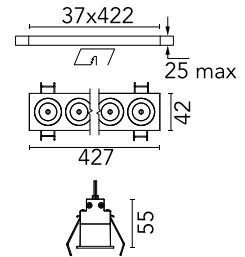

FLOS

03.9176.40A White/Black

Light Shadow Fixed Trim 12 Spots Optic Flood

NEW

Designed by FLOS Architectural, 2022

Recessed integrated luminaire with 12 LED lighting spots. Remote power supply included (220-240V).

Are you a professional and your project needs consulting and support?

BOOK AN APPOINTMENT

Main specifications

Mounting	Ceiling recessed
Environments	Indoor dry location
LED type	Power LED
Lamp category	LED
Iicos	No
Number of heads	1
Power (W)	32.4
Source flux (lm)	3420
System flux (lm)	2610

Physical

Colour	White/Black
Trim	Yes
Orientation	Fixed
Recessed depth (mm)	75
Length (mm)	427
Net weight (kg)	0.66
IP internal	20
IP external	55

Download

Mounting instructions [↓ PDF](#)

Photometric Files

LDT / IES [↓ ZIP](#)

Technical Drawings

2D [↓ ZIP](#)

3D [↓ ZIP](#)

[↓ ZIP](#) Bim

Schematic light drawing

Beam Angle: 33°

h(m)	E(lx)	D(m)
1	8160	0.60
2	2040	1.19
3	907	1.79
4	510	2.39
5	326	2.99