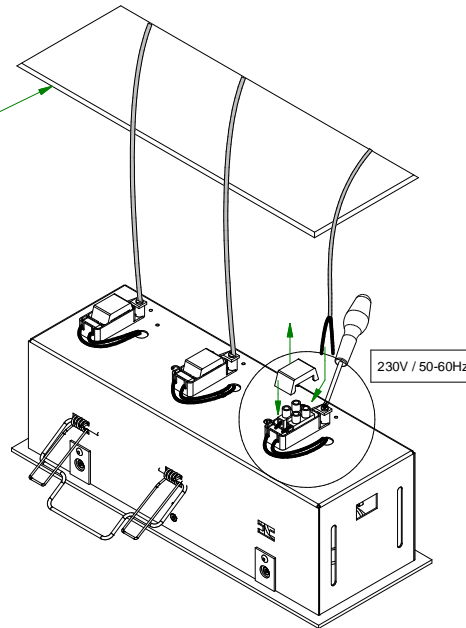

Mini-multiple 3Lx ES50

103514XX

Lamp type : QPAR 16

Fitting : GU10

1

315x110  
H= 130

Conbox has to combined with gyokit !!!  
10400330+10420330

2

230V / 50-60Hz

3

4

If halogen lamp:  
max 50W

If retrofit LED lamp:  
only suitable for short version

CAN BE USED WITH  
Conbox: 10400330  
Gyokit: 10420330