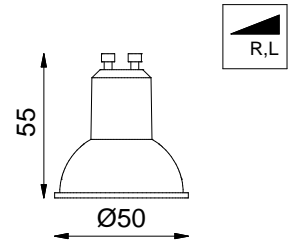

If halogen lamp:
max 50W

If retrofit LED lamp:
only suitable for short version

CAN BE USED WITH
Conbox: 10400330
Gyokit: 10420330