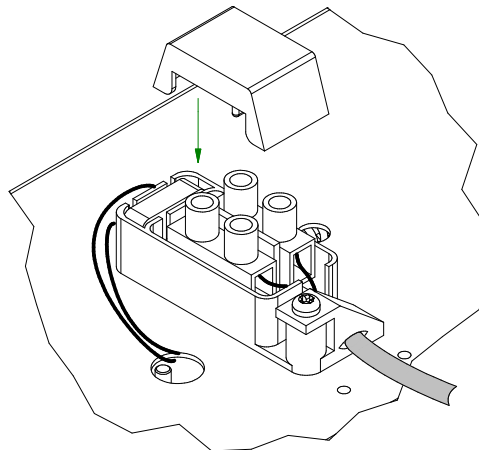

Mini-multiple 3Lx ES50

103514XX

Lamp type : QPAR 16

Fitting : GU10

1

315x110  
H= 130

Conbox has to combined with gyokit !!!  
10400330+10420330

2

230V / 50-60Hz

3

4

If halogen lamp:  
max 50W

If retrofit LED lamp:  
only suitable for short version

CAN BE USED WITH  
Conbox: 10400330  
Gyokit: 10420330