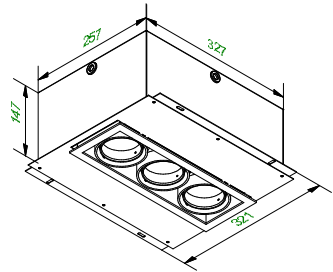

Mini-multiple 3Lx ES50

103514XX

Lamp type : QPAR 16

Fitting : GU10

1

315x110  
H= 130

Conbox has to combined with gyokit !!!  
10400330+10420330

2