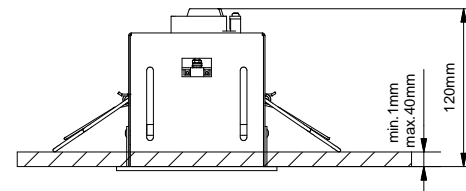

Mini-multiple 3Lx ES50

103514XX

Lamp type : QPAR 16

Fitting : GU10

1

315x110
H= 130

Conbox has to combined with gyokit !!!
10400330+10420330

2

230V / 50-60Hz

3

4

If halogen lamp:
max 50W

If retrofit LED lamp:
only suitable for short version

CAN BE USED WITH
Conbox: 10400330
Gyokit: 10420330