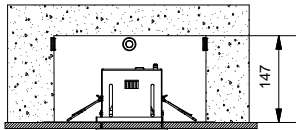

Mini-multiple 3Lx ES50

103514XX

Lamp type : QPAR 16

Fitting : GU10

1

315x110  
H= 130

Conbox has to combined with gyokit !!!  
10400330+10420330

2