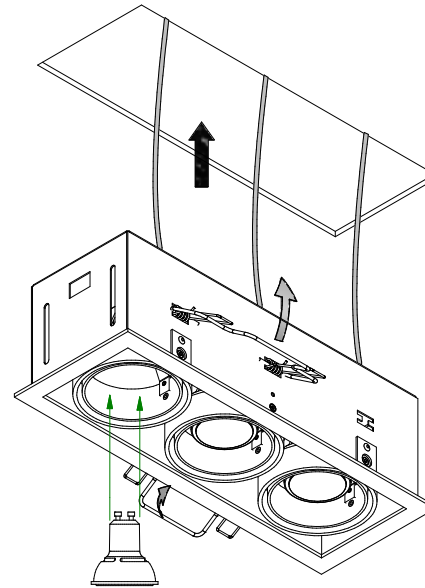

Mini-multiple 3Lx ES50

103514XX

Lamp type : QPAR 16

Fitting : GU10

1

315x110
H= 130

Conbox has to combined with gyokit !!!
10400330+10420330

2

230V / 50-60Hz

3

4

If halogen lamp:
max 50W

If retrofit LED lamp:
only suitable for short version

CAN BE USED WITH
Conbox: 10400330
Gyokit: 10420330