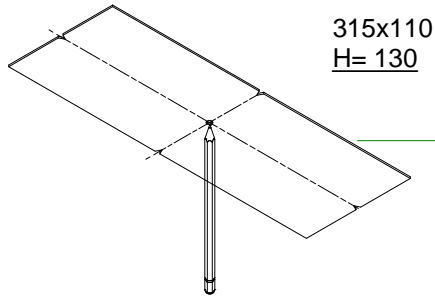

Mini-multiple 3Lx ES50

103514XX

Lamp type : QPAR 16

Fitting : GU10

1

315x110  
H= 130

Conbox has to combined with gyokit !!!  
10400330+10420330

2