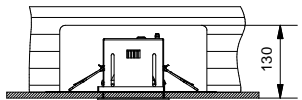

Mini-multiple 3Lx ES50

103514XX

Lamp type : QPAR 16

Fitting : GU10

1

315x110  
H= 130

Conbox has to combined with gyokit !!!  
10400330+10420330

2