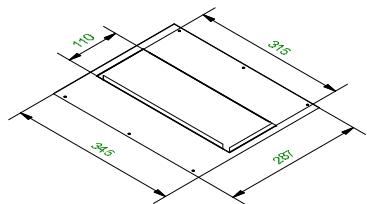

Mini-multiple 3Lx ES50

103514XX

Lamp type : QPAR 16

Fitting : GU10

1

315x110  
H= 130

Conbox has to combined with gyokit !!!  
10400330+10420330

2