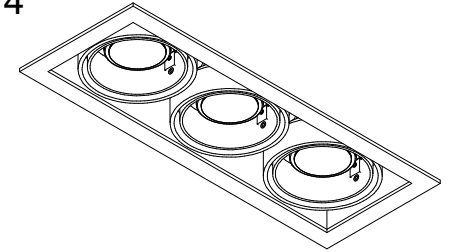

Mini-multiple 3Lx ES50

103514XX

Lamp type : QPAR 16

Fitting : GU10

1

315x110
H= 130

Conbox has to combined with gyokit !!!
10400330+10420330

2

230V / 50-60Hz

3

4

If halogen lamp:
max 50W

If retrofit LED lamp:
only suitable for short version

CAN BE USED WITH
Conbox: 10400330
Gyokit: 10420330