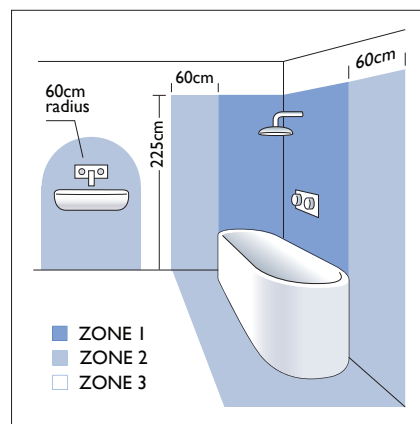

1 x 3w LED		incl.
------------	--	-------

3000K	Luxeon LED
-------	------------

700mA constant current Driver		excl.
-------------------------------	--	-------

Zone	3
------	----------

Astro Lighting Ltd.
G2 River Way, Harlow
CM20 2DP, Great Britain