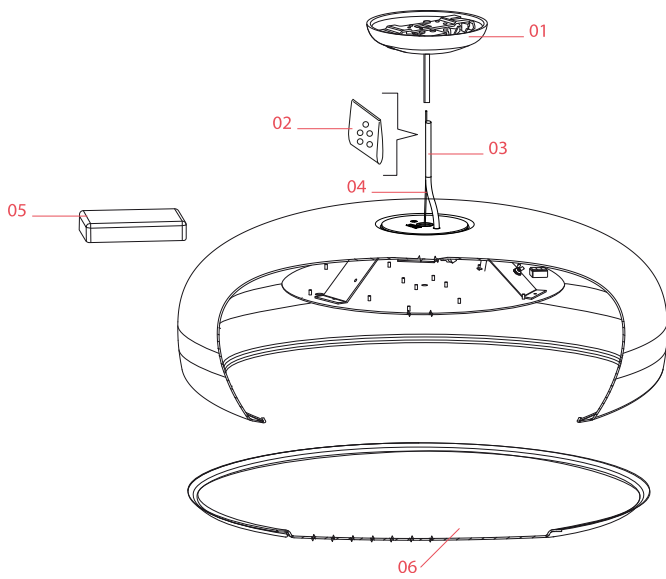

Spare Parts

01.	Green rose assembly	RF1367039
02.	Kit of 5 or rings	RF05382
03.	2,7mt fep/pvc 5x0,75 transparent cable	RF29934
04.	3 mt steel cable ø1,2 with 19 winded wires	RF29665
05.	Driver 60W 500-1400mA 200-240V	RF31674
06.	Methacrylate diffuser	RF19022

DOWNLOAD