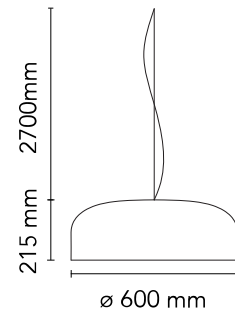

FLOS

F1369039 Green

Smithfield Suspension Pro dimmable DALI

Designed by Jasper Morrison, 2009

45W - 2791lm - 2700K - CRI> 95

Suspension lamp with direct light. Aluminium body. Available in gloss black, white, matt black, green, red or MUD. Injection-moulded opalescent methacrylate diffuser. Steel ceiling attachment with steel suspension cable, 5 pole electric cable in PTFE double insulation, working length 2700 mm. Control DALI dimmable.

Physical

Colour	Green
Length (mm)	600
Cord length (mm)	2700
Canopy dimension (mm)	36
Canopy width (mm)	146
Net weight (kg)	5.8
Package height (mm)	310
Package width (mm)	710
Package length (mm)	710
Package volume (m3)	0.16
IP internal	20