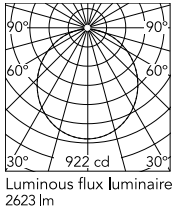

Schematic light drawing

Photometric

Lighting type	Direct
Light distribution	Roto symmetric
CCT (K)	2700
CRI>	95

Electrical

Insulation class	I
Frequency (Hz)	50/60
Main voltage (Vac)	200-240
LED voltage Vf (Vdc)	null
Driver	Integrated
Dimmable	Yes
Dimming type	Dimmable DALI 1
Dimming interface	Remote Dimmable (Dimmer Not Included)
Batteries inside	No

Ecodesign and Energy Labelling

This product contains a light source of energy efficiency class F

Replaceable (LED only)
light source by a
professional

Replaceable control
gear by a professional