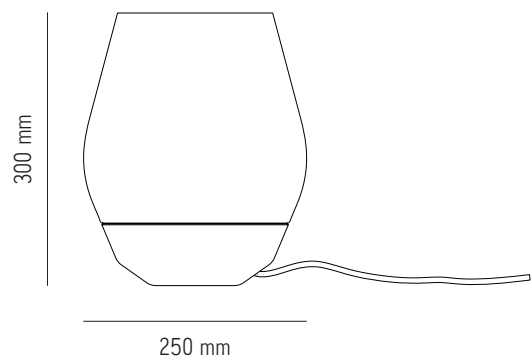

## Specifications

<b>Product Name</b>	Bowl Table Lamp
<b>Designer</b>	Knut Bendik Humlevik
<b>Year</b>	2015
<b>Category</b>	Lighting
<b>Type</b>	Table Lamp
<b>Material</b>	Glass, Copper, Steel
<b>Colour/Variant</b>	Stainless Steel, Smoked Glass /Raw Copper, Smoked Glass Verdigrised Copper, Green Glass
<b>Product Dimensions</b>	H: 300 x Ø: 250 mm
<b>Packaging Dimensions</b>	H: 385 x W: 300 x D: 300 mm
<b>Cord</b>	Black Nylon, 1800 mm – Dimmable switch 300 mm from lamp base
<b>Weight (incl. Packaging)</b>	4,4 kg
<b>Light Source</b>	E27 Max 60W / LED Max 11W (Dimmable Bulb Only) 220-240~ 50/60 Hz
<b>Bulb</b>	Not Included
<b>Certification</b>	CE, Class II, IP20
<b>County of origin</b>	China
<b>Master packaging</b>	1