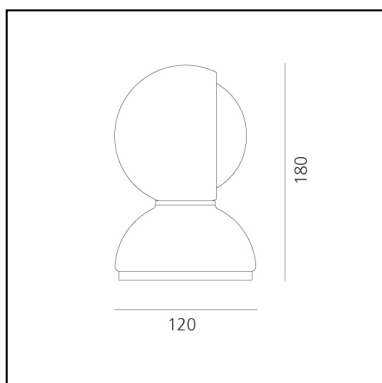

Eclisse Orange

Vico Magistretti

IP20   EAC  

LUMINAIRE

- Watt: **5W**
- Voltage: **220V-240V**
- Delivered lumen output: **170lm**

DESCRIPTION

Eclisse, designed by Vico Magistretti in 1965, won the Compasso d'Oro Award in 1967 and became an ambassador of Italian design worldwide. Eclisse is an avant-garde balance between form and function, design and utility. The concept's foundation lies in its functionality of adjusting the intensity of light through its rotating inner shade that "eclipses" the light source. In fact, with a fixed outer shell and a moveable inner shell the lamp can provide direct or diffuse light.

DIMENSIONS

- Height: **180 mm**
- Diameter: **120 mm**
- Base Diameter: **120 mm**
- Impact Resistance: **N/D**
- Glow Wire Test: **850°**

SOURCES NOT INCLUDED

- Category: **LED RETROFIT**
- Number: **1**
- Watt: **5W**
- Socket: **E14**