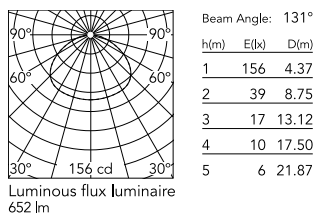

Physical

Colour	Black
Net weight (kg)	0.53
Package height (mm)	90
Package width (mm)	150
Package length (mm)	610
Package volume (m3)	0.01
IP internal	20

Download

Mounting instructions [↓ PDF](#)

Photometric Files

LDT / IES [↓ LDT](#)

Technical Drawings

[Bim](#) [↓ ZIP](#)

IP
20

Schematic light drawing

Photometric

Lighting type	Direct
Light distribution	Symmetric

Electrical