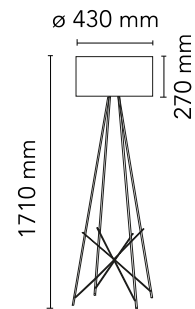

FLOS

■ F5921030 Black

Ray Floor 2

Designed by Rodolfo Dordoni, 2006

Halogen - 250W

Floor lamp providing diffused lighting. Steel tube structure, welded, brushed and chrome-plated. Diffuser support in die-cast, polished and chrome-plated Zamak alloy. Injection-molded PA6 (nylon) lamp-cover. Color: white. Injection-molded PC (polycarbonate) inner diffuser. Color: 3% opal. Injection-molded elastic PVC (polyvinylchloride) feet. Lathe-shaped aluminum diffusers, painted white on the inside, and shiny white or black on the outside or gray-colored, blown and overlaid glass with glossy external finish. On the cable there is the electronic dimmer which allows the regulation of light brightness.

Are you a professional and your project needs consulting and support?

[BOOK AN APPOINTMENT](#)

Main specifications

Mounting	Floor
Environments	Indoor dry location
Light Source Type	Bulb
Lamp category	Halogen
Lamp holders	E27
Iicos	HSGS
Number of heads	1
Power (W)	250

Physical

Colour	Black
Length (mm)	430
Cord length (mm)	1900
Net weight (kg)	5.95
Package height (mm)	0
Package width (mm)	0
Package length (mm)	0
Package volume (m3)	0.44
IP internal	20

Download

[Mounting instructions](#) PDF