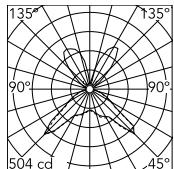

Physical

Colour	Black
Length (mm)	430
Cord length (mm)	1900
Net weight (kg)	5.95
Package height (mm)	0
Package width (mm)	0
Package length (mm)	0
Package volume (m3)	0.44
IP internal	20

Download

[Mounting instructions](#) PDF

[Spare Parts](#) PDF

Photometric Files

[LDT / IES](#) LDT

Technical Drawings

[2D](#) ZIP

[3D](#) ZIP

IP
20

Schematic light drawing