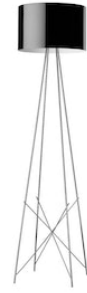

FLOS

■ F5921030 Black

Ray Floor 2

Designed by Rodolfo Dordoni, 2006

Halogen - 250W

Floor lamp providing diffused lighting. Steel tube structure, welded, brushed and chrome-plated. Diffuser support in die-cast, polished and chrome-plated Zamak alloy. Injection-molded PA6 (nylon) lamp-cover. Color: white. Injection-molded PC (polycarbonate) inner diffuser. Color: 3% opal. Injection-molded elastic PVC (polyvinylchloride) feet. Lathe-shaped aluminum diffusers, painted white on the inside, and shiny white or black on the outside or gray-colored, blown and overlaid glass with glossy external finish. On the cable there is the electronic dimmer which allows the regulation of light brightness.

Are you a professional and your project needs consulting and support?

[BOOK AN APPOINTMENT](#)

Main specifications

Mounting	Floor
Environments	Indoor dry location
Light Source Type	Bulb
Lamp category	Halogen
Lamp holders	E27
Iicos	HSGS
Number of heads	1
Power (W)	250

Physical

Colour	Black
Length (mm)	430
Cord length (mm)	1900
Net weight (kg)	5.95
Package height (mm)	0
Package width (mm)	0
Package length (mm)	0
Package volume (m3)	0.44
IP internal	20

Download

[Mounting instructions](#) PDF