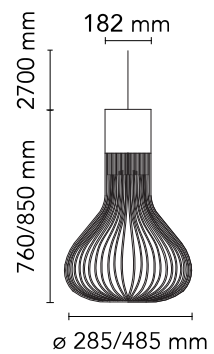

Halogen - 120W

Suspension lamp providing diffused lighting. Chemically photo-etched stainless steel body and borosilicate diffuser. Liquid paint protection. Die-cast aluminum base, 30% fiberglass-reinforced polyamide ceiling rose attached to a pressed and galvanized steel ceiling fixture. In this version the light emission can be adjusted by means of a mechanical movement that opens the louvers, thereby varying the shape of the luminaire. Steel suspension cable, FEP/PVC power cord of the same color as the luminaire.

Are you a professional and your project needs consulting and support?

BOOK AN APPOINTMENT