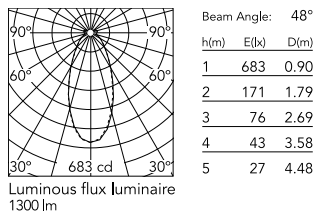

Schematic light drawing

Photometric

Lighting type	Indirect, Direct
Light distribution	Symmetric

Electrical

Insulation class	I
Frequency (Hz)	50/60
Main voltage (Vac)	220-250
LED voltage Vf (Vdc)	null
Dimmable	Yes
Dimming interface	Remote Dimmable (Dimmer Not Included)
Batteries inside	No