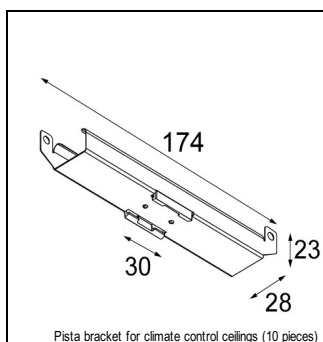

13418209	PISTA TRACK 48V ELECTRICAL/MECHANICAL (SURFACE) CONNECTION 90° OUTSIDE WHITE
13418132	PISTA TRACK 48V ELECTRICAL/MECHANICAL (SURFACE) CONNECTION 90° INSIDE BLACK
13418109	PISTA TRACK 48V ELECTRICAL/MECHANICAL (SURFACE) CONNECTION 90° INSIDE WHITE
12360509	PISTA TRACK 48V ELECTRICAL/MECHANICAL (UP/DOWN) CONNECTION 180° WHITE STRUC
12360532	PISTA TRACK 48V ELECTRICAL/MECHANICAL (UP/DOWN) CONNECTION 180° BLACK STRUC
13419009	PISTA TRACK 48V ELECTRICAL/MECHANICAL (SUSPENSION) CONNECTION 180° WHSTR
13419032	PISTA TRACK 48V ELECTRICAL/MECHANICAL (SUSPENSION) CONNECTION 180° BLSTR
13411309	PISTA TRACK 48V ELECTRICAL (SURFACE) CONNECTION 180° WHITE STRUC
13411332	PISTA TRACK 48V ELECTRICAL (SURFACE) CONNECTION 180° BLACK STRUC
13419409	PISTA TRACK 48V RECESSED (FLANGE) ENDPLATES (2) WHITE STRUC
13419432	PISTA TRACK 48V RECESSED (FLANGE) ENDPLATES (2) BLACK STRUC
13411132	PISTA TRACK 48V REC ENDPLATE (2) BLACK STRUC
12360609	PISTA TRACK 48V UP/DOWN ENDPLATES (2) WHITE STRUC
12360632	PISTA TRACK 48V UP/DOWN ENDPLATES (2) BLACK STRUC
13411009	PISTA TRACK 48V SURFACE ENDPLATE (2) WHITE STRUC
13411032	PISTA TRACK 48V SURFACE ENDPLATE (2) BLACK STRUC
12360709	PISTA TRACK 48V UP/DOWN SUSPENSION CABLE 4M WHITE STRUC
12360732	PISTA TRACK 48V UP/DOWN SUSPENSION CABLE 4M BLACK STRUC
13411809	PISTA TRACK 48V TWIN BRACKET WHITE STRUC
13411832	PISTA TRACK 48V TWIN BRACKET BLACK STRUC
13411709	PISTA TRACK 48V TWIN SUSPENSION CABLE 4M WHITE STRUC
13411732	PISTA TRACK 48V TWIN SUSPENSION CABLE 4M BLACK STRUC
13411409	PISTA TRACK 48V SUSPENSION CABLE 4M WHITE STRUC
13411432	PISTA TRACK 48V SUSPENSION CABLE 4M BLACK STRUC
13410909	PISTA TRACK 48V POWER FEED RIGHT WHITE STRUC
13410932	PISTA TRACK 48V POWER FEED RIGHT BLACK STRUC
13410809	PISTA TRACK 48V POWER FEED LEFT WHITE STRUC
13410832	PISTA TRACK 48V POWER FEED LEFT BLACK STRUC
	PISTA TRACK 48V POWER FEED CABLE 2M 4X1.5MM² BLACK + CONNECTION BOX WHITE
13411509	PISTA TRACK 48V POWER FEED CABLE 2M 4X1.5MM² BLACK + CONNECTION BOX BLACK
13411532	PISTA TRACK 48V RECESSED (FLANGE) PROFILE 3M WHITE STRUC
13419309	PISTA TRACK 48V RECESSED (FLANGE) PROFILE 3M BLACK STRUC
13419332	PISTA TRACK 48V RECESSED (FLANGE) PROFILE 3M BLACK STRUC
13419209	PISTA TRACK 48V RECESSED (FLANGE) PROFILE 2M WHITE STRUC
13419232	PISTA TRACK 48V RECESSED (FLANGE) PROFILE 2M BLACK STRUC
13419109	PISTA TRACK 48V RECESSED (FLANGE) PROFILE 1M WHITE STRUC
13419132	PISTA TRACK 48V RECESSED (FLANGE) PROFILE 1M BLACK STRUC

Modular reserves the right to alter material, dimensions and characteristics without prior notice. Lighting technology changes rapidly. Latest datasheet and documentation available on www.supermodular.com.