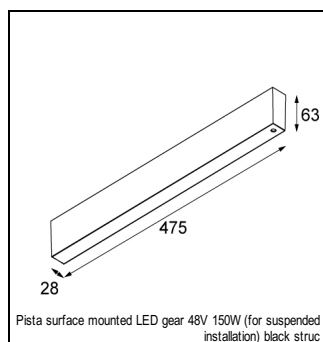

13418209	PISTA TRACK 48V ELECTRICAL/MECHANICAL (SURFACE) CONNECTION 90° OUTSIDE WHITE
13418132	PISTA TRACK 48V ELECTRICAL/MECHANICAL (SURFACE) CONNECTION 90° INSIDE BLACK
13418109	PISTA TRACK 48V ELECTRICAL/MECHANICAL (SURFACE) CONNECTION 90° INSIDE WHITE
12360509	PISTA TRACK 48V ELECTRICAL/MECHANICAL (UP/DOWN) CONNECTION 180° WHITE STRUC
12360532	PISTA TRACK 48V ELECTRICAL/MECHANICAL (UP/DOWN) CONNECTION 180° BLACK STRUC
13419009	PISTA TRACK 48V ELECTRICAL/MECHANICAL (SUSPENSION) CONNECTION 180° WHSTR
13419032	PISTA TRACK 48V ELECTRICAL/MECHANICAL (SUSPENSION) CONNECTION 180° BLSTR
13411309	PISTA TRACK 48V ELECTRICAL (SURFACE) CONNECTION 180° WHITE STRUC
13411332	PISTA TRACK 48V ELECTRICAL (SURFACE) CONNECTION 180° BLACK STRUC
13419409	PISTA TRACK 48V RECESSED (FLANGE) ENDPLATES (2) WHITE STRUC
13419432	PISTA TRACK 48V RECESSED (FLANGE) ENDPLATES (2) BLACK STRUC
13411132	PISTA TRACK 48V REC ENDPLATE (2) BLACK STRUC
12360609	PISTA TRACK 48V UP/DOWN ENDPLATES (2) WHITE STRUC
12360632	PISTA TRACK 48V UP/DOWN ENDPLATES (2) BLACK STRUC
13411009	PISTA TRACK 48V SURFACE ENDPLATE (2) WHITE STRUC
13411032	PISTA TRACK 48V SURFACE ENDPLATE (2) BLACK STRUC
12360709	PISTA TRACK 48V UP/DOWN SUSPENSION CABLE 4M WHITE STRUC
12360732	PISTA TRACK 48V UP/DOWN SUSPENSION CABLE 4M BLACK STRUC
13411809	PISTA TRACK 48V TWIN BRACKET WHITE STRUC
13411832	PISTA TRACK 48V TWIN BRACKET BLACK STRUC
13411709	PISTA TRACK 48V TWIN SUSPENSION CABLE 4M WHITE STRUC
13411732	PISTA TRACK 48V TWIN SUSPENSION CABLE 4M BLACK STRUC
13411409	PISTA TRACK 48V SUSPENSION CABLE 4M WHITE STRUC
13411432	PISTA TRACK 48V SUSPENSION CABLE 4M BLACK STRUC
13410909	PISTA TRACK 48V POWER FEED RIGHT WHITE STRUC
13410932	PISTA TRACK 48V POWER FEED RIGHT BLACK STRUC
13410809	PISTA TRACK 48V POWER FEED LEFT WHITE STRUC
13410832	PISTA TRACK 48V POWER FEED LEFT BLACK STRUC
	PISTA TRACK 48V POWER FEED CABLE 2M 4X1.5MM² BLACK + CONNECTION BOX WHITE
13411509	PISTA TRACK 48V POWER FEED CABLE 2M 4X1.5MM² BLACK + CONNECTION BOX BLACK
13411532	PISTA TRACK 48V RECESSED (FLANGE) PROFILE 3M WHITE STRUC
13419309	PISTA TRACK 48V RECESSED (FLANGE) PROFILE 3M BLACK STRUC
13419332	PISTA TRACK 48V RECESSED (FLANGE) PROFILE 3M BLACK STRUC
13419209	PISTA TRACK 48V RECESSED (FLANGE) PROFILE 2M WHITE STRUC
13419232	PISTA TRACK 48V RECESSED (FLANGE) PROFILE 2M BLACK STRUC
13419109	PISTA TRACK 48V RECESSED (FLANGE) PROFILE 1M WHITE STRUC
13419132	PISTA TRACK 48V RECESSED (FLANGE) PROFILE 1M BLACK STRUC

Modular reserves the right to alter material, dimensions and characteristics without prior notice. Lighting technology changes rapidly. Latest datasheet and documentation available on www.supermodular.com.