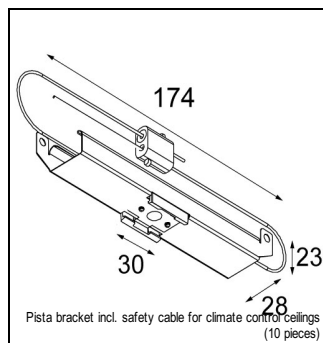

13418209	PISTA TRACK 48V ELECTRICAL/MECHANICAL (SURFACE) CONNECTION 90° OUTSIDE WHITE
13418132	PISTA TRACK 48V ELECTRICAL/MECHANICAL (SURFACE) CONNECTION 90° INSIDE BLACK
13418109	PISTA TRACK 48V ELECTRICAL/MECHANICAL (SURFACE) CONNECTION 90° INSIDE WHITE
12360509	PISTA TRACK 48V ELECTRICAL/MECHANICAL (UP/DOWN) CONNECTION 180° WHITE STRUC
12360532	PISTA TRACK 48V ELECTRICAL/MECHANICAL (UP/DOWN) CONNECTION 180° BLACK STRUC
13419009	PISTA TRACK 48V ELECTRICAL/MECHANICAL (SUSPENSION) CONNECTION 180° WHSTR
13419032	PISTA TRACK 48V ELECTRICAL/MECHANICAL (SUSPENSION) CONNECTION 180° BLSTR
13411309	PISTA TRACK 48V ELECTRICAL (SURFACE) CONNECTION 180° WHITE STRUC
13411332	PISTA TRACK 48V ELECTRICAL (SURFACE) CONNECTION 180° BLACK STRUC
13419409	PISTA TRACK 48V RECESSED (FLANGE) ENDPLATES (2) WHITE STRUC
13419432	PISTA TRACK 48V RECESSED (FLANGE) ENDPLATES (2) BLACK STRUC
13411132	PISTA TRACK 48V REC ENDPLATE (2) BLACK STRUC
12360609	PISTA TRACK 48V UP/DOWN ENDPLATES (2) WHITE STRUC
12360632	PISTA TRACK 48V UP/DOWN ENDPLATES (2) BLACK STRUC
13411009	PISTA TRACK 48V SURFACE ENDPLATE (2) WHITE STRUC
13411032	PISTA TRACK 48V SURFACE ENDPLATE (2) BLACK STRUC
12360709	PISTA TRACK 48V UP/DOWN SUSPENSION CABLE 4M WHITE STRUC
12360732	PISTA TRACK 48V UP/DOWN SUSPENSION CABLE 4M BLACK STRUC
13411809	PISTA TRACK 48V TWIN BRACKET WHITE STRUC
13411832	PISTA TRACK 48V TWIN BRACKET BLACK STRUC
13411709	PISTA TRACK 48V TWIN SUSPENSION CABLE 4M WHITE STRUC
13411732	PISTA TRACK 48V TWIN SUSPENSION CABLE 4M BLACK STRUC
13411409	PISTA TRACK 48V SUSPENSION CABLE 4M WHITE STRUC
13411432	PISTA TRACK 48V SUSPENSION CABLE 4M BLACK STRUC
13410909	PISTA TRACK 48V POWER FEED RIGHT WHITE STRUC
13410932	PISTA TRACK 48V POWER FEED RIGHT BLACK STRUC
13410809	PISTA TRACK 48V POWER FEED LEFT WHITE STRUC
13410832	PISTA TRACK 48V POWER FEED LEFT BLACK STRUC
	PISTA TRACK 48V POWER FEED CABLE 2M 4X1.5MM² BLACK + CONNECTION BOX WHITE
13411509	PISTA TRACK 48V POWER FEED CABLE 2M 4X1.5MM² BLACK + CONNECTION BOX BLACK
13411532	PISTA TRACK 48V RECESSED (FLANGE) PROFILE 3M WHITE STRUC
13419309	PISTA TRACK 48V RECESSED (FLANGE) PROFILE 3M BLACK STRUC
13419332	PISTA TRACK 48V RECESSED (FLANGE) PROFILE 3M BLACK STRUC
13419209	PISTA TRACK 48V RECESSED (FLANGE) PROFILE 2M WHITE STRUC
13419232	PISTA TRACK 48V RECESSED (FLANGE) PROFILE 2M BLACK STRUC
13419109	PISTA TRACK 48V RECESSED (FLANGE) PROFILE 1M WHITE STRUC
13419132	PISTA TRACK 48V RECESSED (FLANGE) PROFILE 1M BLACK STRUC

Modular reserves the right to alter material, dimensions and characteristics without prior notice. Lighting technology changes rapidly. Latest datasheet and documentation available on www.supermodular.com.