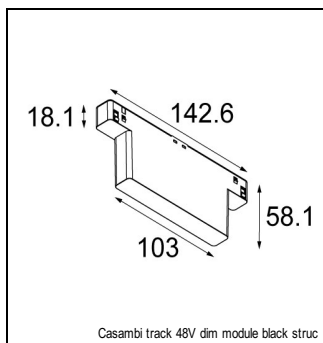

13418209	PISTA TRACK 48V ELECTRICAL/MECHANICAL (SURFACE) CONNECTION 90° OUTSIDE WHITE
13418132	PISTA TRACK 48V ELECTRICAL/MECHANICAL (SURFACE) CONNECTION 90° INSIDE BLACK
13418109	PISTA TRACK 48V ELECTRICAL/MECHANICAL (SURFACE) CONNECTION 90° INSIDE WHITE
12360509	PISTA TRACK 48V ELECTRICAL/MECHANICAL (UP/DOWN) CONNECTION 180° WHITE STRUC
12360532	PISTA TRACK 48V ELECTRICAL/MECHANICAL (UP/DOWN) CONNECTION 180° BLACK STRUC
13419009	PISTA TRACK 48V ELECTRICAL/MECHANICAL (SUSPENSION) CONNECTION 180° WHSTR
13419032	PISTA TRACK 48V ELECTRICAL/MECHANICAL (SUSPENSION) CONNECTION 180° BLSTR
13411309	PISTA TRACK 48V ELECTRICAL (SURFACE) CONNECTION 180° WHITE STRUC
13411332	PISTA TRACK 48V ELECTRICAL (SURFACE) CONNECTION 180° BLACK STRUC
13419409	PISTA TRACK 48V RECESSED (FLANGE) ENDPLATES (2) WHITE STRUC
13419432	PISTA TRACK 48V RECESSED (FLANGE) ENDPLATES (2) BLACK STRUC
13411132	PISTA TRACK 48V REC ENDPLATE (2) BLACK STRUC
12360609	PISTA TRACK 48V UP/DOWN ENDPLATES (2) WHITE STRUC
12360632	PISTA TRACK 48V UP/DOWN ENDPLATES (2) BLACK STRUC
13411009	PISTA TRACK 48V SURFACE ENDPLATE (2) WHITE STRUC
13411032	PISTA TRACK 48V SURFACE ENDPLATE (2) BLACK STRUC
12360709	PISTA TRACK 48V UP/DOWN SUSPENSION CABLE 4M WHITE STRUC
12360732	PISTA TRACK 48V UP/DOWN SUSPENSION CABLE 4M BLACK STRUC
13411809	PISTA TRACK 48V TWIN BRACKET WHITE STRUC
13411832	PISTA TRACK 48V TWIN BRACKET BLACK STRUC
13411709	PISTA TRACK 48V TWIN SUSPENSION CABLE 4M WHITE STRUC
13411732	PISTA TRACK 48V TWIN SUSPENSION CABLE 4M BLACK STRUC
13411409	PISTA TRACK 48V SUSPENSION CABLE 4M WHITE STRUC
13411432	PISTA TRACK 48V SUSPENSION CABLE 4M BLACK STRUC
13410909	PISTA TRACK 48V POWER FEED RIGHT WHITE STRUC
13410932	PISTA TRACK 48V POWER FEED RIGHT BLACK STRUC
13410809	PISTA TRACK 48V POWER FEED LEFT WHITE STRUC
13410832	PISTA TRACK 48V POWER FEED LEFT BLACK STRUC
	PISTA TRACK 48V POWER FEED CABLE 2M 4X1.5MM² BLACK + CONNECTION BOX WHITE
13411509	PISTA TRACK 48V POWER FEED CABLE 2M 4X1.5MM² BLACK + CONNECTION BOX BLACK
13411532	PISTA TRACK 48V RECESSED (FLANGE) PROFILE 3M WHITE STRUC
13419309	PISTA TRACK 48V RECESSED (FLANGE) PROFILE 3M BLACK STRUC
13419332	PISTA TRACK 48V RECESSED (FLANGE) PROFILE 3M BLACK STRUC
13419209	PISTA TRACK 48V RECESSED (FLANGE) PROFILE 2M WHITE STRUC
13419232	PISTA TRACK 48V RECESSED (FLANGE) PROFILE 2M BLACK STRUC
13419109	PISTA TRACK 48V RECESSED (FLANGE) PROFILE 1M WHITE STRUC
13419132	PISTA TRACK 48V RECESSED (FLANGE) PROFILE 1M BLACK STRUC

Modular reserves the right to alter material, dimensions and characteristics without prior notice. Lighting technology changes rapidly. Latest datasheet and documentation available on www.supermodular.com.