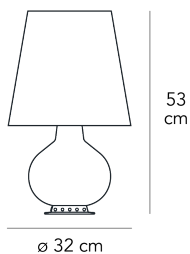

FONTANA MEDIUM

Max Ingrand, 1954

Designed in 1954 by the famous French Master glassmaker and decorator Max Ingrand, this lamp was originally named 1853 and, at a later time, Fontana, in homage to the company of which the Master was Artistic Director for a decade. For design enthusiasts and connoisseurs of the brand's history, 1853 still remains as a sort of nickname. The first symbol of timeless object of design, still today best seller and evergreen design icon, Fontana is the abat-jour par excellence. The peculiarity of Fontana is its multiple light sources: both the base and the lampshade contain one or more. The larger version also allows indirect lighting, thanks to an additional source that projects a beam of indirect light upwards. The differentiated light sources make it possible to satisfy different lighting needs: from a soft, relaxing glow to a sharp beam for reading to suggestive ambient light. Available also with Led light sources. A fabulous lamp in frosted white blown glass, already riedited in a total black variant, it is now proposed in a colored and brand new version - light grey and purple amethyst - to reinforce the contemporaneity of the project. "Light and colour are centrainly the most specific elements in nature. With them we have RELIEF, MOTION, LIFE" stated Max Ingrand. "Actually the history of architecture tells us what was the role of illuminated, opaque, translucent colour in interior and exterior architecture (...)Light was no longer just a means to breathe life into colour but became a means to breathe life into an entire architecture."

Table lamp with diffused light not dimmable, double light controls. The double light switch allows to illuminate the diffuser and the base separately. Painted metal frame. Diffuser and base made of blown glass with satin-finish. Black power cable, plug and switch. Bulb not included.