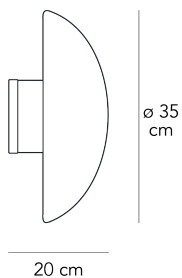

## SILLABONE LARGE

Piero Castiglioni, 1988

Designed for either wall or ceiling installation, Sillaba combines discretion and pureness, furnishing any room with its minimal presence.

Wall/ceiling lamp with diffused and dimmable light. Painted metal frame. Diffuser made of printed borosilicate glass with sandblasted on the outside. Bulb not included.