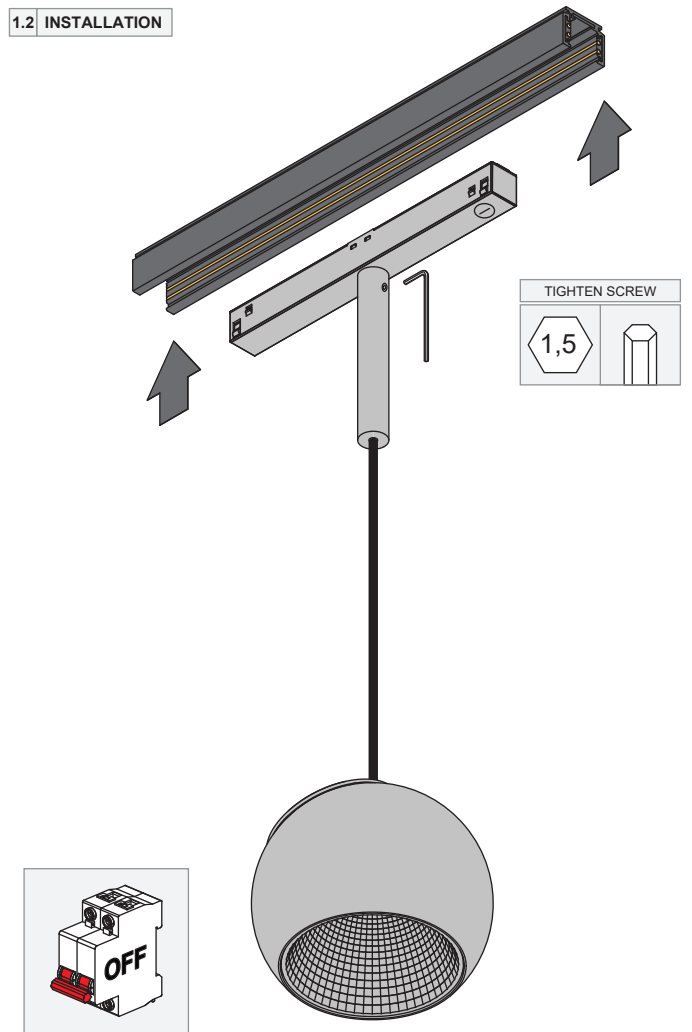

Marbul suspension adjustable track 48V LED GI

134810XX_134811XX_134812XX_134813XX_134814XX_134815XX

1.1 INSTALLATION

1.2 INSTALLATION

2.1 UNINSTALL

2.2 UNINSTALL

2.3 UNINSTALL