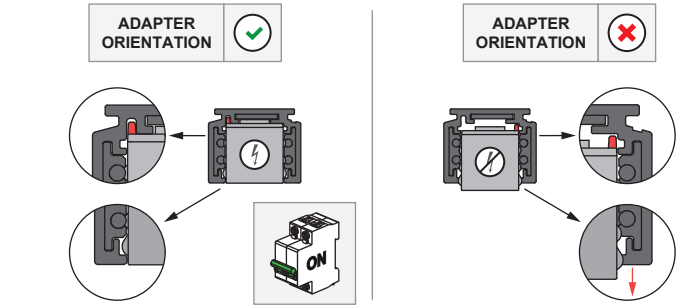

Marbul suspension adjustable track 48V LED GI

134810XX_134811XX_134812XX_134813XX_134814XX_134815XX

1.1 INSTALLATION

1.2 INSTALLATION

2.1 UNINSTALL

2.2 UNINSTALL

2.3 UNINSTALL