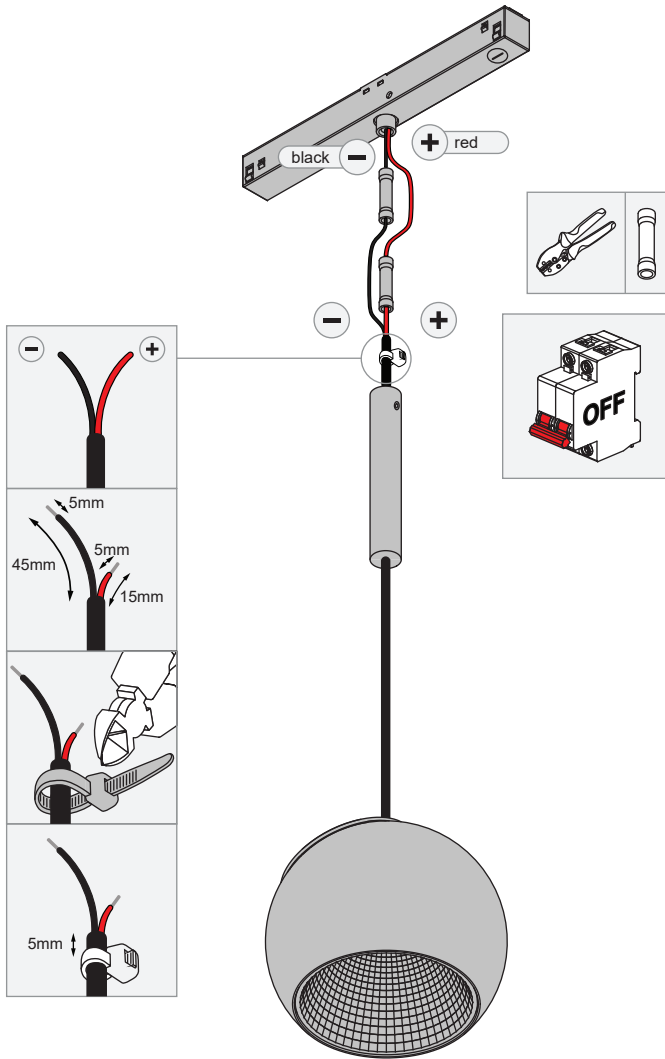

Marbul suspension adjustable track 48V LED GI

134810XX_134811XX_134812XX_134813XX_134814XX_134815XX

1.1 INSTALLATION

1.2 INSTALLATION

2.1 UNINSTALL

2.2 UNINSTALL

2.3 UNINSTALL