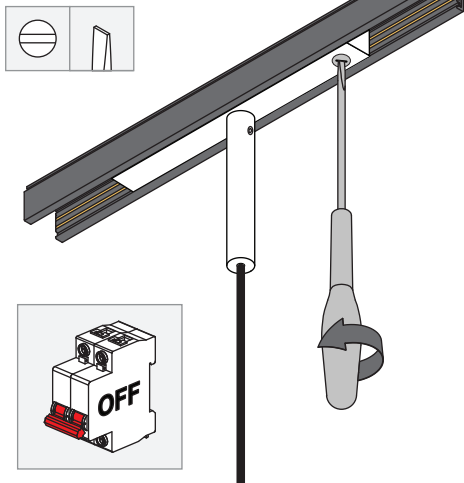

Marbul suspension adjustable track 48V LED GI

134810XX_134811XX_134812XX_134813XX_134814XX_134815XX

1.1 INSTALLATION

1.2 INSTALLATION

2.1 UNINSTALL

2.2 UNINSTALL

2.3 UNINSTALL