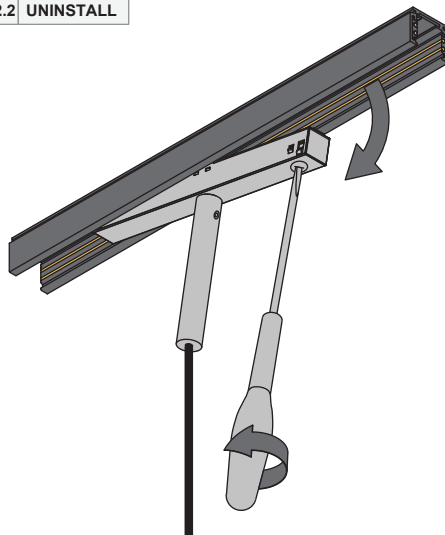

Marbul suspension adjustable track 48V LED GI

134810XX_134811XX_134812XX_134813XX_134814XX_134815XX

1.1 INSTALLATION

1.2 INSTALLATION

2.1 UNINSTALL

2.2 UNINSTALL

2.3 UNINSTALL